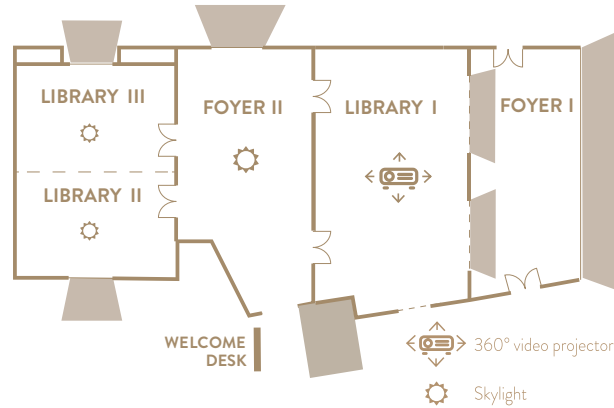

Spa, wellness & sports

1000 m²
Indoor & outdoor pool

Hammam & Sauna
Spa Membership
Massage

Fitness – Daily Group Class
Golf simulator: personal training with a pro, indoors & outdoors

Salon & meeting rooms

LIBRARY

Capacity

| | BANQUET | THEATER | COCKTAIL | CLASS | CABARET | U SETUP | BOARD ROOM | FLOOR |
|---------------|---------|---------|----------|-------|---------|---------|------------|--------|
| Library I | 60 | 50 | 120 | 40 | 20 | 20 | 25 | Ground |
| Library II | 20 | 16 | 25 | 12 | 8 | n/a | 8 | Ground |
| Library III | 20 | 16 | 25 | 12 | 8 | n/a | 8 | Ground |
| Library + III | 50 | 40 | 50 | 24 | 24 | 15 | 20 | Ground |
| Foyer II | n/a | n/a | 40 | n/a | n/a | n/a | n/a | Ground |

MONTGOMERY ROOM

Capacity

| BANQUET | THEATER | COCKTAIL | CLASS | CABARET | U SETUP | BOARD ROOM | FLOOR |
|---------|---------|----------|-------|---------|---------|------------|-----------------------|
| 80 | 70 | 80 | 50 | 30 | 30 | 30 | 1 st Floor |